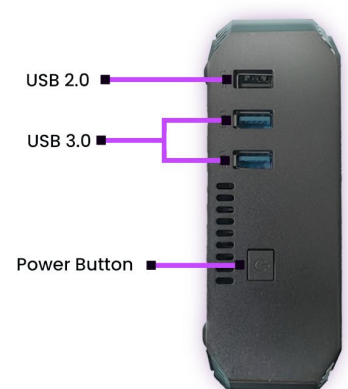

Alpha Lite's compact size makes it suitable for environments with limited space, such as small offices, classrooms, or living rooms. They are also portable and easy to transport, allowing users to take their computing power wherever they go. Additionally, Alpha Lite consumes less power than larger desktop computers, making it energy-efficient and cost-effective.

Despite their smaller form factor, Alpha Lite can still have powerful hardware configurations, including multi-core processors, dedicated graphics cards, solid-state drives (SSDs), and a sufficient amount of RAM. Alpha Lite can be attached to the back of a monitor.

Broad USB Peripheral Support

Alpha Lite supports a broad variety of peripherals, including printers, scanners, smart card readers, web cameras, headphones, speakers, digital signatures, biometric fingerprint readers, mass fingerprint readers, mass storage devices, and others.

High-Speed Data Transfer

High-speed data transfer is a crucial requirement for many users, especially when dealing with large files or transferring data between devices. USB (Universal Serial Bus) ports are commonly used for data transfer, and USB 3.0 and USB 2.0 are two popular versions of this technology. Clientronix Alpha Lite Featuring two 3.0 USB ports and two 2.0 USB Ports, high-speed data transfer.

+91-9840434525
1800-8434-686

www.clientronix.in
info@clientronix.in

1A, New Colony, 2nd Street,
Pallikaranai,
Ch-600100 (Head Office)

2, Veerathamman Kovil Street,
Pallikaranai,
Ch-600100 (Warehouse)